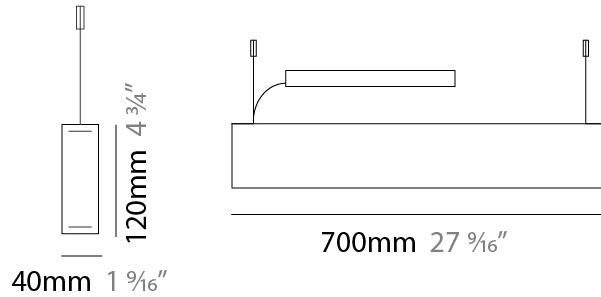

PROJECT _____
TYPE _____
SPECIFIER _____
QUANTITY _____
DATE _____

LED120 SUSPENSION

D71023-

base number
Color   Finish
Temperature   Options

1. To build a product code in our configurator select the specify button on the base model # product page
2. To build a manual product code on this datasheet choose from the options listed below in blue font and add the suffix to the base model #

GENERAL

Series: Woodlin
Subseries: LED120
Brand: Tunto
Division: Design
Mounting Type: Suspension
Mounting Location: Ceiling
Subcategory: Profile

PHYSICAL

Shape: Rectangle
Length (mm): 700
Length (in): 27 ⁹/₁₆
Width (mm): 40
Width (in): 1 ⁹/₁₆
Height (mm): 120
Height (in): 4 ³/₄
Max. Overall Height (mm): 2120
Max. Overall Height (in): 83 ⁷/₁₆
Light Distribution: Direct / Indirect
Diffuser: Opal
Fixture Finish: [WAL / ASH / OAK / BLK / WHI](#)
Fixture Material: Wood
Cable Details: 2000mm / 78 3/4"

ELECTRICAL

Lamp Type: LED
Input Wattage (W): 32
Total Output Wattage (W): 25.3
Dimming: Tri-Mode (Non-Dimming and Phase Dimming (120Vac only) and 0-10V Dimming)
Driver Included: Yes
Driver Location: Integrated
Driver Type: Constant Current - Universal
Driver Class: Class 2
Input Voltage (V): 120 - 277
Constant Current (MA): 700

LED

Color Temperature (°K): [2700 / 3000 / 4000](#)
Max. Delivered Lumen (lm): 1500
CRI: >93 CRI
Lamp Life (hrs): 50000

OPTICAL

RATINGS AND CERTIFICATIONS

Certified By: Certified for North American Standards
IP rating: IP20